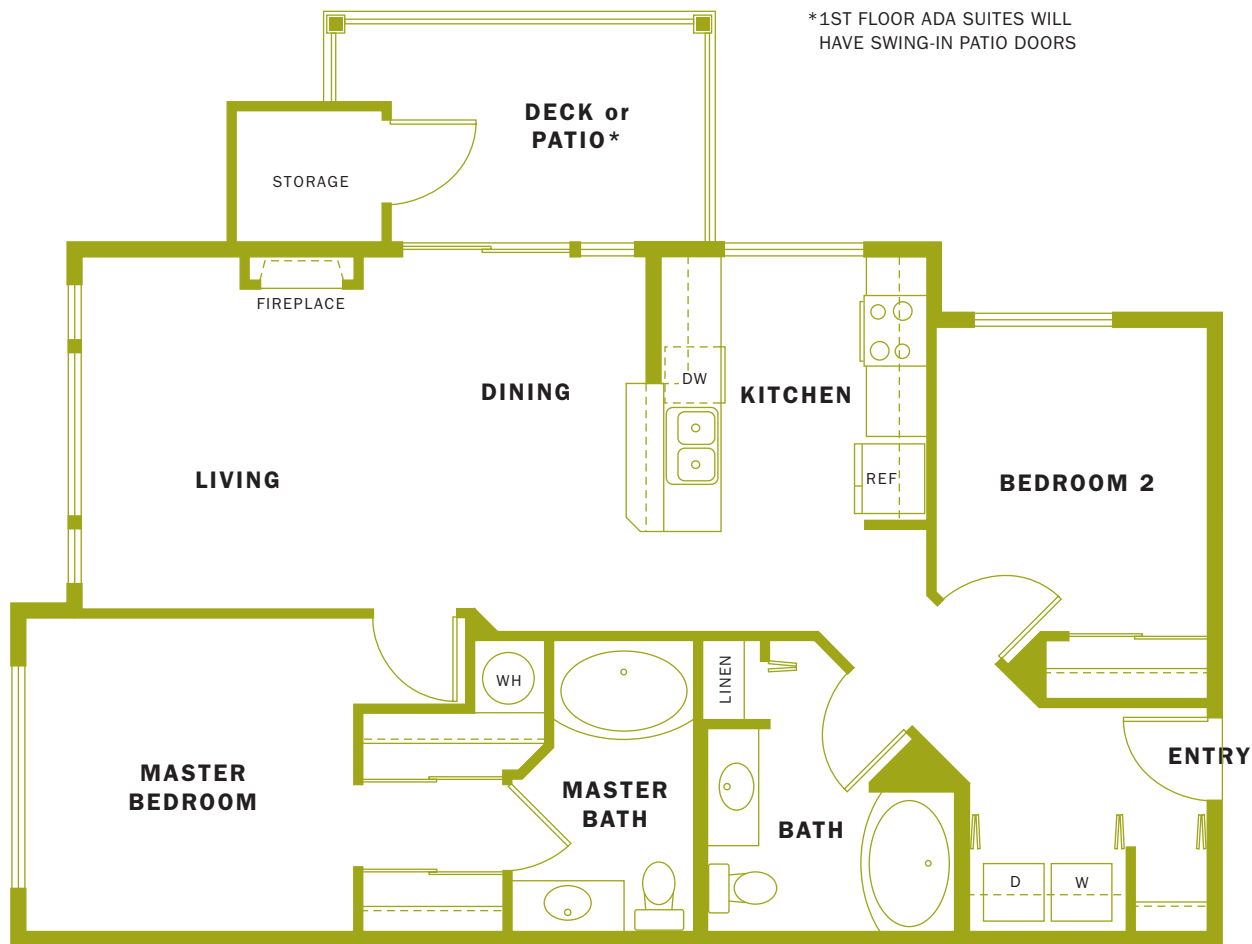

THE CARRIAGES *at Autumn Creek* | Bay

BAY	
Beds:	2
Baths:	2
Garage:	1-car Detached

Autumn Creek Sales Office
401 NW Edgeway Drive
Hillsboro, OR 97006
(503) 747-5785 FAX (503) 747-5789
autumncreek@polygonhomes.com

CASCADIAN SOUTH CORPORATION